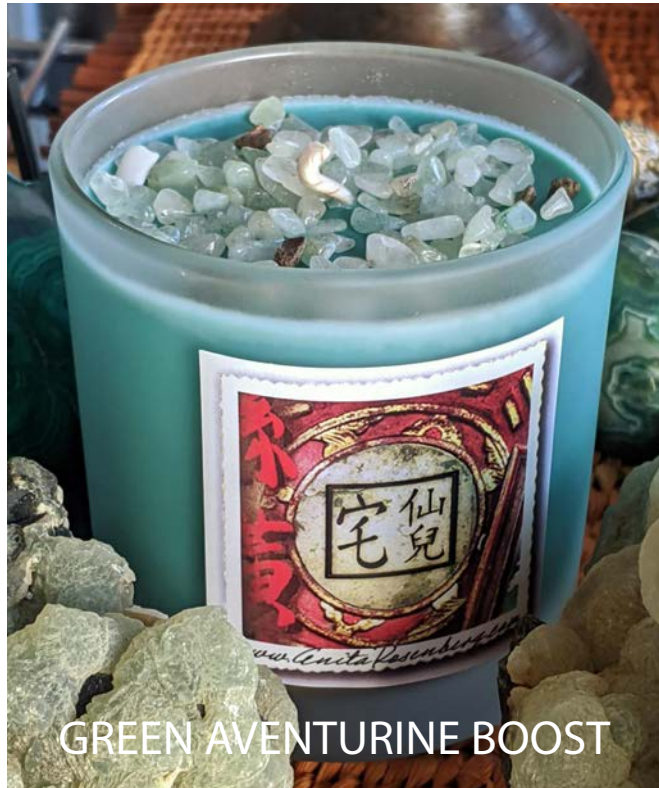

crystal boosts